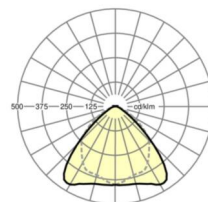

CHARACTERISTICS

Order number	19510006180
EAN number	4020863426102
Commodity code	94051190
Certification mark	IP 20, Protection class I, ENEC10 VDE, F, HACCP DIN10500/Food/IFS-application-related suitability/BRC, Indoor, CE
Impact resistance (IK rating)	IK03 (-20°C bis 30°C)
Ambient temperatur	ta -20°C to 30°C
Special properties	Ready for IoT
Warranty period	5 years
State funding programs	BEG - Federal funding for efficient buildings (valid only for Germany)

ELECTRICAL ENGINEERING

Controller	Electronic driver DALI2 (1 pcs.)
System output	64W
Mains voltage	230V/50Hz
Energy efficiency class/light source	B

LIGHTING TECHNOLOGY

Placement	LED, Colour rendering/Light colour CRI ≥ 80 / 6500K
Colour tolerance (MacAdam)	3SDCM
Nominal luminous flux	10509lm
LED service life	50000h L80/B10 (Tq 30°C), 70000h L80/B50 (Tq 30°C)
Luminaire luminous efficiency	164lm/W
Beam angle	95° (C0) / 95° (C90)
UGR lat./long.	23.6 / 25.0

MECHANICS

Housing colour	traffic white RAL 9016
Dimensions (LxWxDxH)	1531mm x 55mm x 37mm
Weight (net)	1.65kg
Type of installation	Mounting rail system installation, Light structure

Dimensions

L	1531 mm	Length
B	55 mm	Width
H	37 mm	Height

DEEP-LINK

<https://www.regiolux.de/en/article/19510006180>

Reference	LED 11000lm 865
ηLB	100 %
Φ ↓/↑	98 % / 2 %
UGR lat./long.	23.6 / 25.0